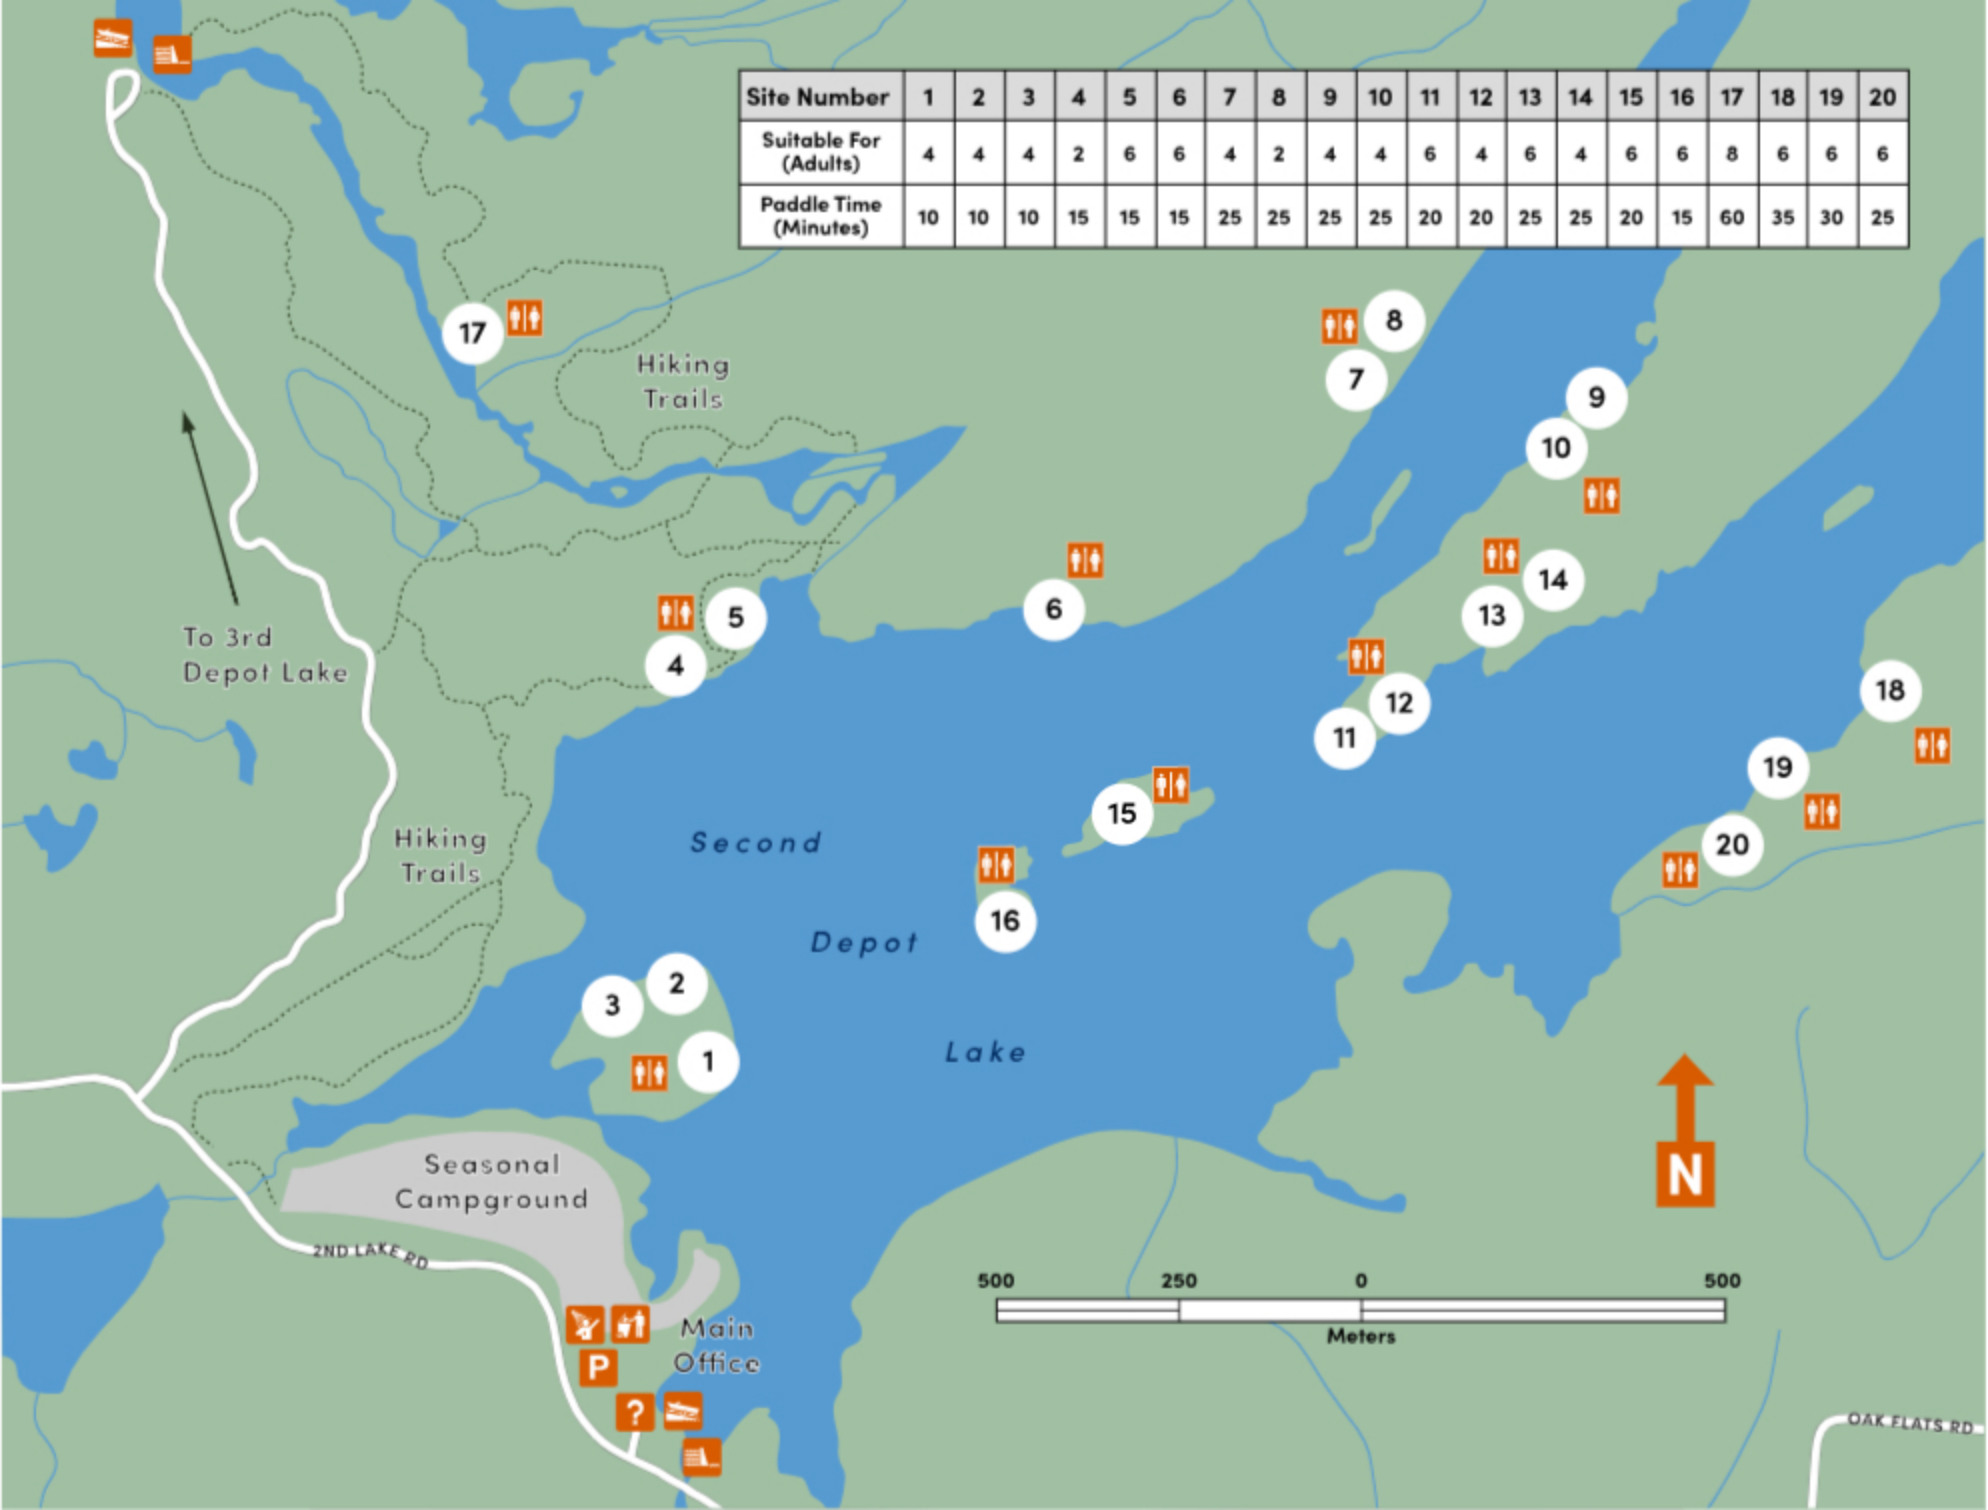

Site Number	1	2	3	4	5	6	7	8	9	10	11	12	13	14	15	16	17	18	19	20
Suitable For (Adults)	4	4	4	2	6	6	4	2	4	4	6	4	6	4	6	6	8	6	6	6
Paddle Time (Minutes)	10	10	10	15	15	15	25	25	25	25	20	20	25	25	20	15	60	35	30	25

To 3rd Depot Lake

Seasonal Campground

Second Depot Lake

Main Office

OAK FLATS RD.

2ND LAKE RD

Hiking Trails

Hiking Trails